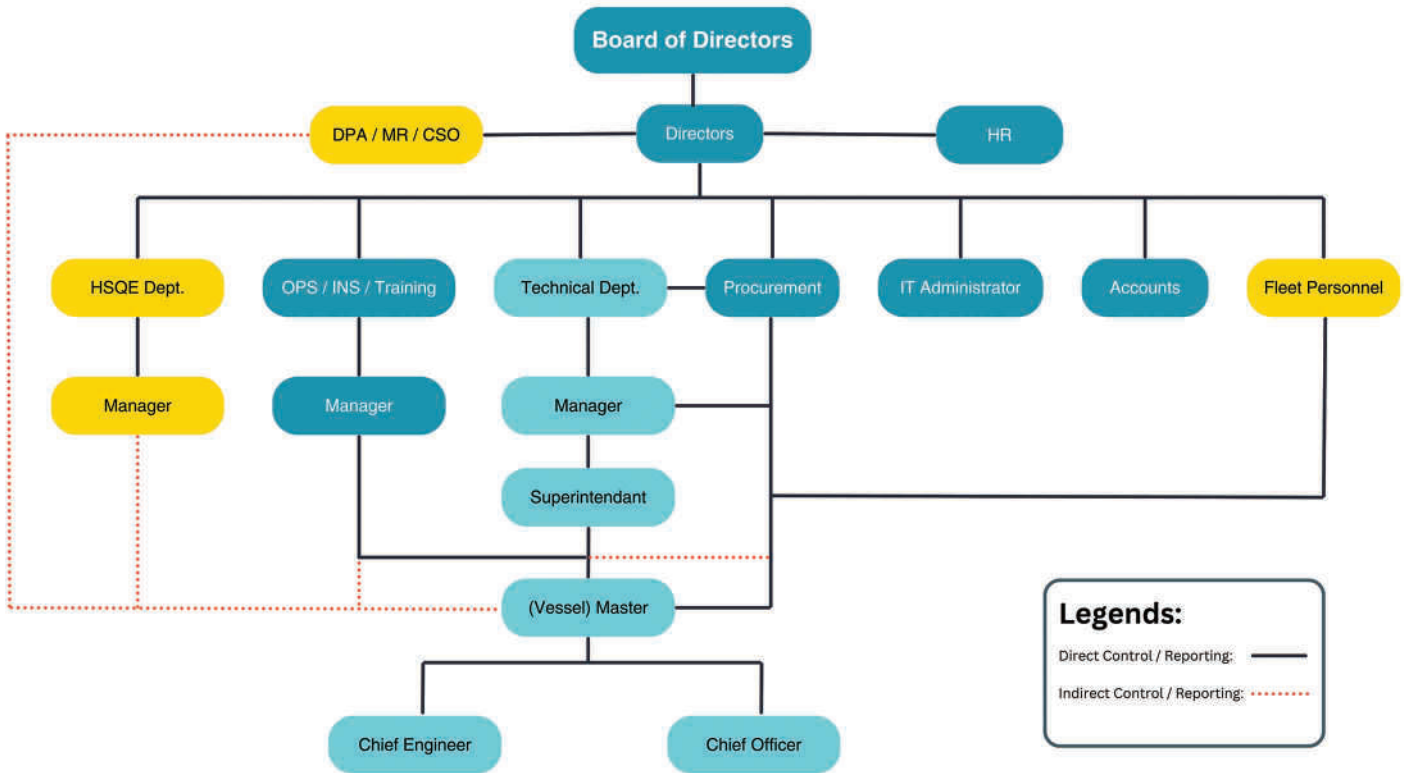

Our Values

Dedicated and Motivated Team

With our dedicated management team of Ex Master Mariners and Engineers, we enable and motivate our employees to do maintain and run the ships the right way.

Trustworthy and Reliable

Organizational Structure

Our Services

TECHNICAL MANAGEMENT

Gimbal Ship Management LLC offers a comprehensive range of services to help our managed vessels to operate efficiently and profitably with full local and international compliance. With the guidance of our diversified team of the technical crew, Gimbal Ship Management llc provides full technical services that include but are not limited to repair, proper maintenance, surveys and so on. Our simplified, practical and user-friendly technical innovations assure that all vessels operating requirements are fulfilled. Our in-house technical support includes dry dock, hydraulics, electrical and crane specialists, leading to effective technical management. Gimbal Ship Management llc sees to it that the vessels are maintained in optimum condition by customized PMS, SMS and SQE that are at par with the highest industry standards.

CREWING MANAGEMENT

Gimbal Ship Management LLC offers crew management services to help our clients to be more competent and productive. Strong policies are implemented to ensure high standards are accomplished and maintained.

Our seafarers undergo competency evaluation tests each time they report their readiness for rejoining. The purpose of the competency evaluation is to reveal any gaps which in turn enable us to conduct tailor-made training programs on board by our roving superintendents. At Gimbal Ship Management llc , we ensure that the crew is up to date with current job requirements and industry updates. We see to it that the seafarers are competent and able to handle day-to-day